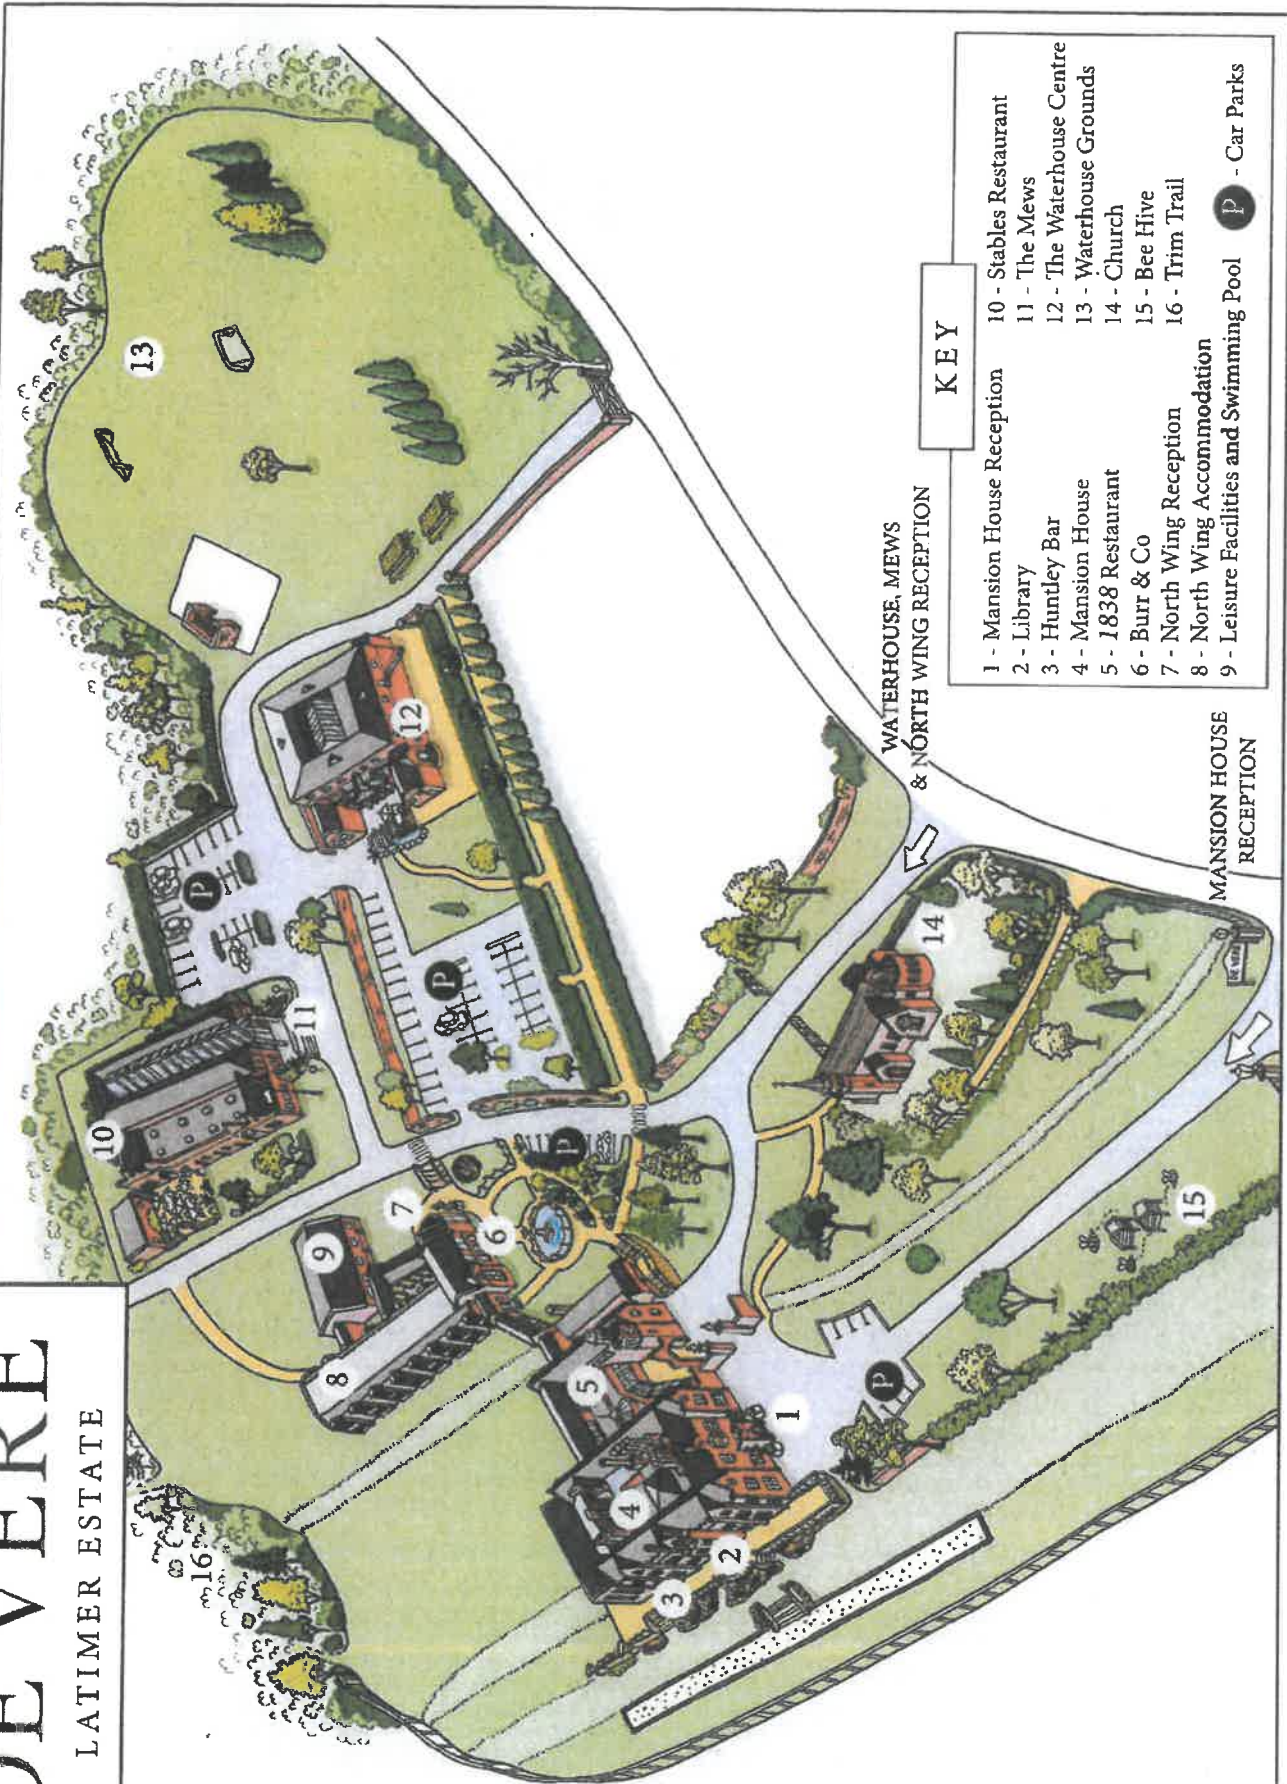

# DE VERE

LATIMER ESTATE

## KEY

- 1 - Mansion House Reception
- 2 - Library
- 3 - Huntley Bar
- 4 - Mansion House
- 5 - 1838 Restaurant
- 6 - Burr & Co
- 7 - North Wing Reception
- 8 - North Wing Accommodation
- 9 - Leisure Facilities and Swimming Pool
- 10 - Stables Restaurant
- 11 - The Mews
- 12 - The Waterhouse Centre
- 13 - Waterhouse Grounds
- 14 - Church
- 15 - Bee Hive
- 16 - Trim Trail

P - Car Parks

# DEVERE

LATIMER ESTATE

MANSION HOUSE  
ENTRANCE

MANSION HOUSE  
ENTRANCE

MEWS, WATERHOUSE  
& NORTH WING  
ENTRANCE