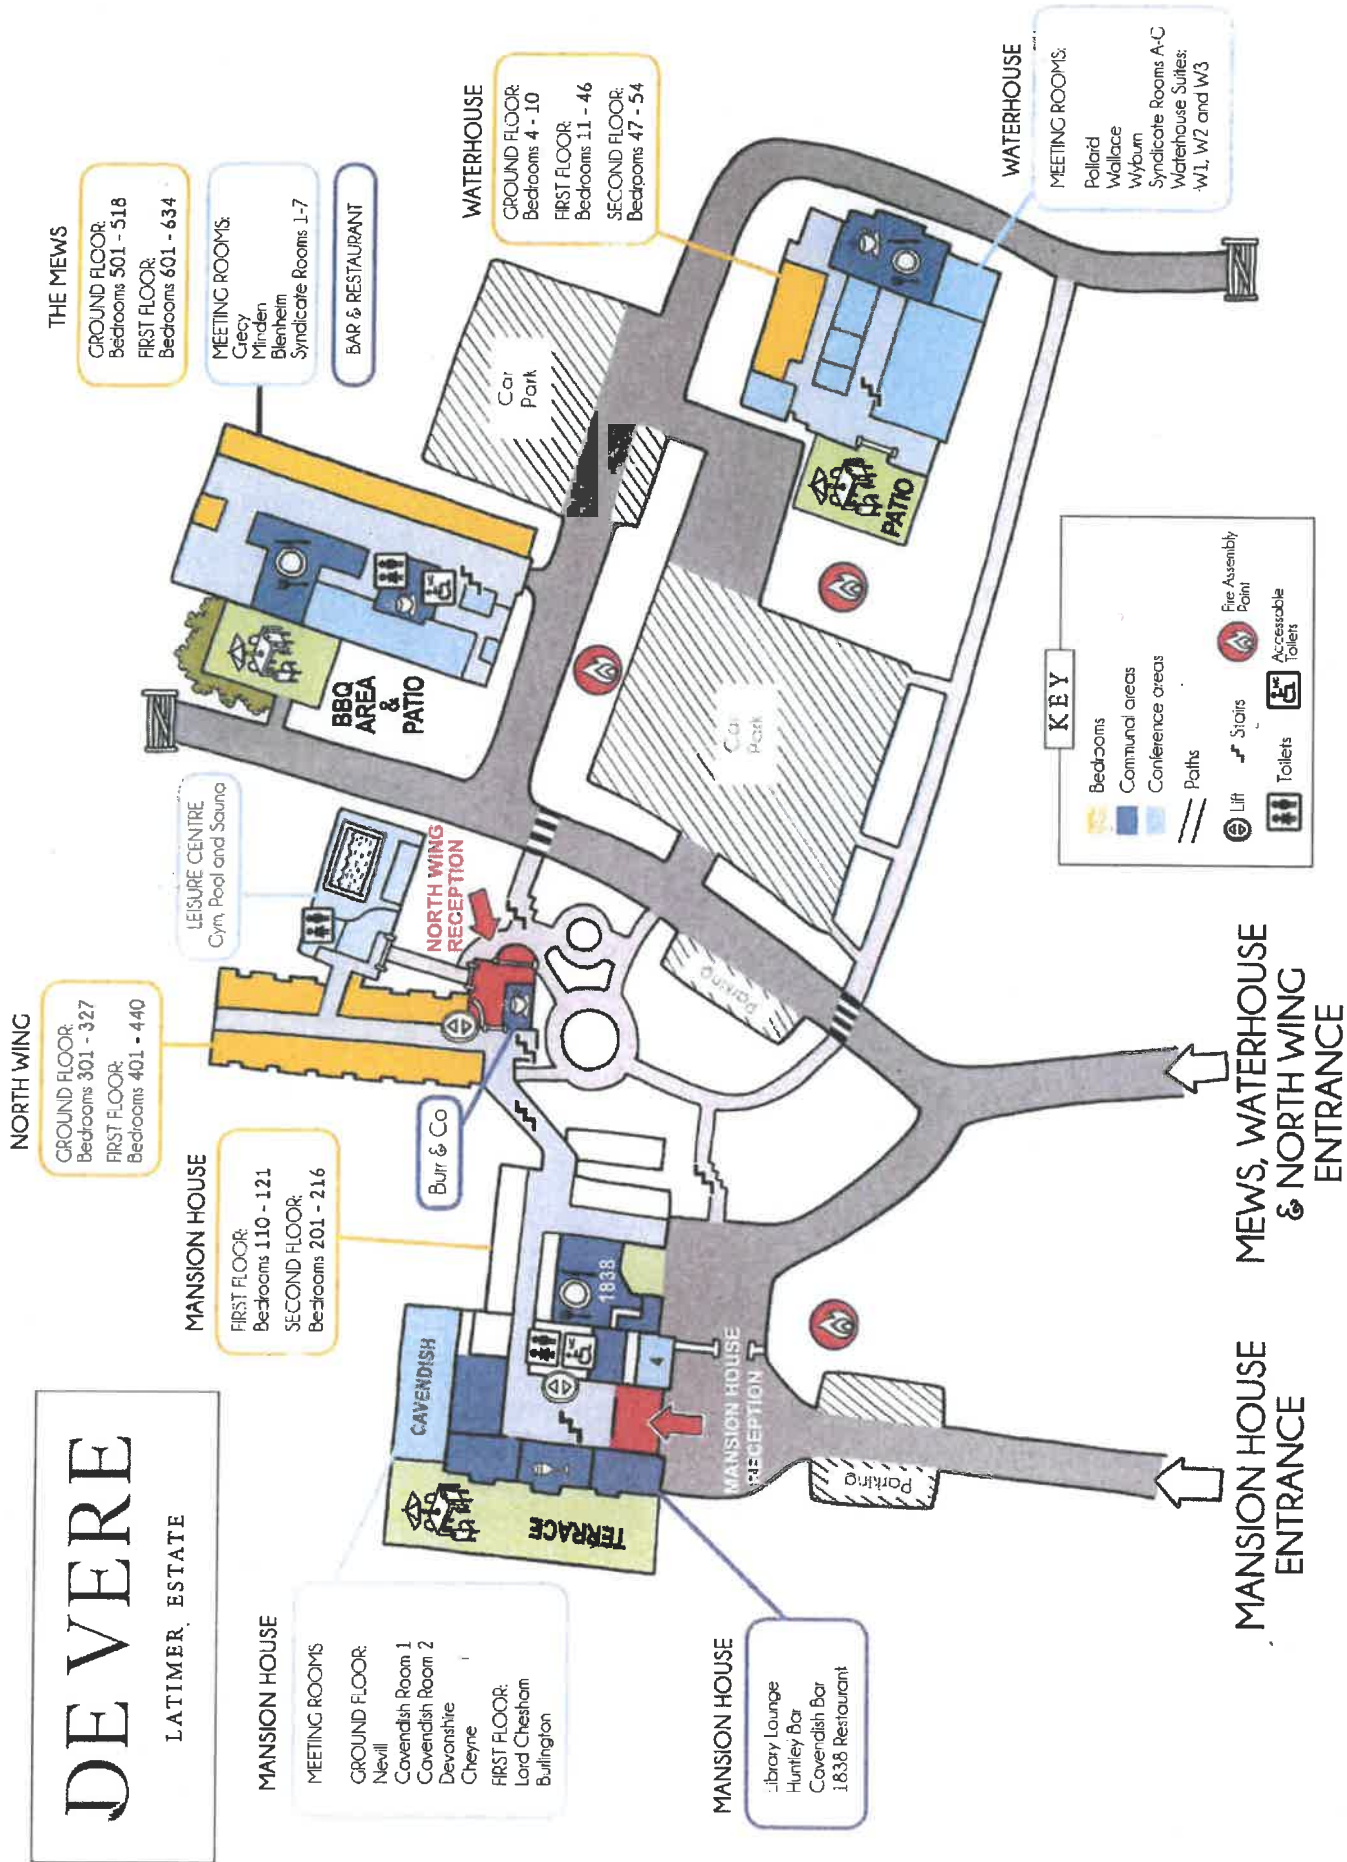

# DE VERE

LATIMER ESTATE

## KEY

- 1 - Mansion House Reception
- 2 - Library
- 3 - Huntley Bar
- 4 - Mansion House
- 5 - 1838 Restaurant
- 6 - Burr & Co
- 7 - North Wing Reception
- 8 - North Wing Accommodation
- 9 - Leisure Facilities and Swimming Pool
- 10 - Stables Restaurant
- 11 - The Mews
- 12 - The Waterhouse Centre
- 13 - Waterhouse Grounds
- 14 - Church
- 15 - Bee Hive
- 16 - Trim Trail

P - Car Parks

# DEVERE

LATIMER ESTATE

MANSION HOUSE  
ENTRANCE

MANSION HOUSE  
ENTRANCE

MEWS, WATERHOUSE  
& NORTH WING  
ENTRANCE